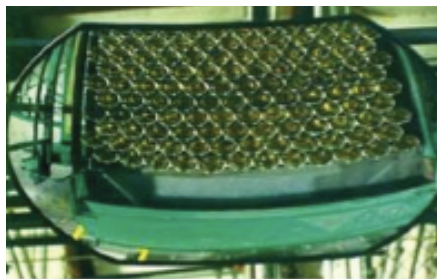

- Bright distortion-free images allow excellent safety vision and traffic control as well as quality inspection viewing of assembly lines or machinery production areas

| Part # | Diameter |
|---------|-----------|
| 730126* | 24" x 16" |