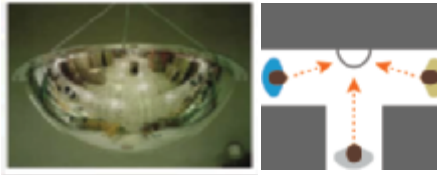

MIRRORS

ALL MAKES

Safety Mirrors

- Provides a bright distortion-free view of an entire area, allowing in-plant vehicles and/or personnel to move safely through the facility
- All hemisphere mirrors include mounting clips for attaching to drop ceiling "T" bars. Pendulum style installation kit can be ordered for corner hanging applications

Helpful hint

Mirror diameter in inches should be equal to viewing distance in feet. (For example, a 16" mirror should be used for viewing 16' away.) If mirror is to be used for security, a larger diameter is recommended because of image clarity

180° Hemisphere Mirror

- For use in a 3-way "T" corridor and other wide-angle viewing