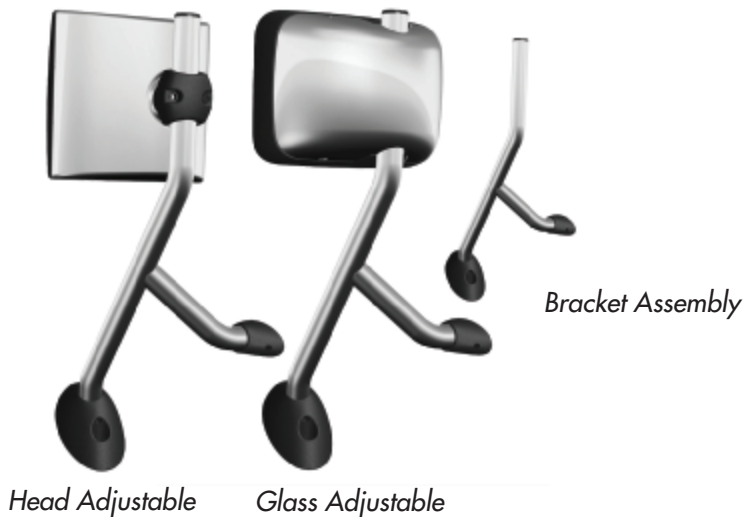

MIRRORS

INTERNATIONAL

404 System | ProStar

Vehicle:

ProStar (2006-Present)

- 1 1/8" tube

Head Adjustable

- Convex head size:
  7 1/4"w x 7 1/4"h x 3"d
- Mirror size: 6 3/4"w x 6 3/4"h

Glass Adjustable

- Convex head size:
  8 7/16"w x 6 5/8"h x 4 1/2"d
- Mirror size: 7 3/4"w x 5 3/4"h

Accessories

- **Head Clamp & Screw Kit**

Model 405 | Part # **V624059999**
(OEM 2507274C1)

Fender Bracket Assembly *No head provided*

Model	Left Bracket #	Right Bracket #	Color	Material	Heat
404	V584049001	V584049002	Stainless	Stainless	-
404	V584049011	V584049012	Black	Steel	-

Convex Glass Head *Head adjustable*

Model	Part #	O.E.M.	Glass Size	Side	Color	M/R	Heat	Light
388	V563882208	2507272C1	6 3/4"w x 6 3/4"h	Both	Chrome	Manual	-	-
409	V564090013	-	6 3/4"w x 6 3/4"h	Both	Black	Manual	-	-

Convex Glass Head *Glass adjustable*

Model	Part #	Glass Size	Side	Color	M/R	Heat	Light
428	V564281013¹	7 3/4"w x 5 3/4"h	Both	Chrome	Manual	-	-
428	V564281001	7 3/4"w x 5 3/4"h	Both	Black	Manual	-	-

Convex Glass Kit

Model	Part #	O.E.M.	Glass Size	Side	Color	M/R	Heat
388/409	V153882120	2507273C1	6 3/4"w x 6 3/4"h	Both	Black	Manual	-
409	V154280001	-	7 3/4"w x 5 3/4"h	Both	Black	Manual	-
428	V614280008²	-	7 3/4"w x 5 3/4"h	Both	Black	Manual	-

Convex Mirror Cover

Model	Part #	Side	Color	Light
428	V134281015	Both	Chrome	-
428	V134281011	Both	Black	-

NOTES

M/R Manual / remote

*Vertical bracket on Bracket Assembly is 1 9/16" longer (taller) than OEM standard bracket, in order to accommodate either Head Adjustable or Glass Adjustable mirror options

¹ Chrome backcover with chrome housing

² Includes housing

Call the Velvac Sales Team: **800.783.8871** sales@velvac.com

© VELVAC INC. • 2405 South Calhoun Road • New Berlin, WI 53151-2709 • Toll Free: 800.783.8871 • Fax: 262.786.4101