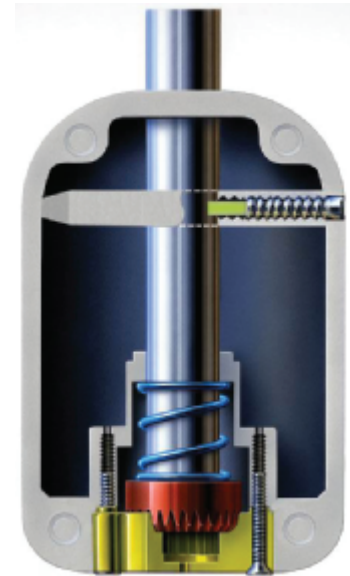

Hood Mount Mirrors

Velvac's Mod Pod™ and K-10 Version-2 Hood Mount Assemblies

Helpful hint:

The popular Velvac Mod Pod and K-10 Version-2 (V-2) mirror systems incorporate a lock down feature that offers superior stability and easy adjustments. To position the mirror, simply loosen the set screw with a 5/32" allen wrench, lift and rotate the mirror arm into proper viewing or fold back position then retighten the set screw. Precision gears set at 12 degree intervals ensures a perfect view every time!

- Aerodynamic design features corrosion resistant stainless steel tubing brackets with chrome-plated die cast mounting base for long lasting attractive appearance
- (4) 1/4" - 20 mounting studs are factory assembled to the base for easy installation on either conventional or COE trucks
- Velvac Mod Pod mirror kits features Velvac's 8 1/2" DuraBall with nylon ball joint system, guaranteed for five years against cracking or breaking (see page M11 and M12 for details)
- K-10 V-2 mirror kits feature an 8 1/2" Eyeball convex mirror (see page M13 for details)