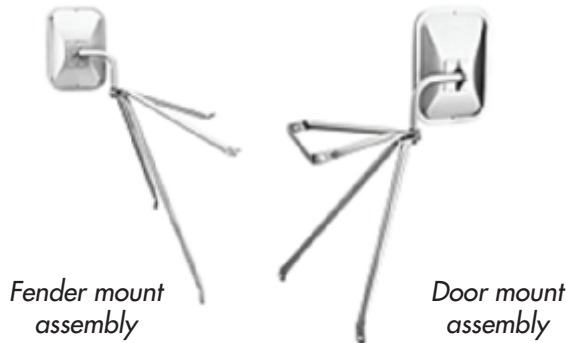

MIRRORS

FORD

Door / Fender Mirror System | Ford E-Van

Vehicle:

Ford E-Van (1992-Present)

- Complete kit includes one door mount head / bracket and one fender mount head / bracket
- All stainless steel construction

Pair Part #	Description
713154	Door / fender - complete pair