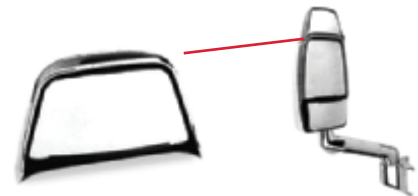

Deluxe Revolution™, V-Max™, V-MaxIII™ and Top Hat™ are trademarks of Velvac, Inc.

NOTES

Top Hat fits either driver side or passenger side
All heads shown are heated remote flat glass

Camera not included with replacement LEM heads
See RV make/model information at www.velvac.com by clicking Where to Buy / Order RV Mirrors