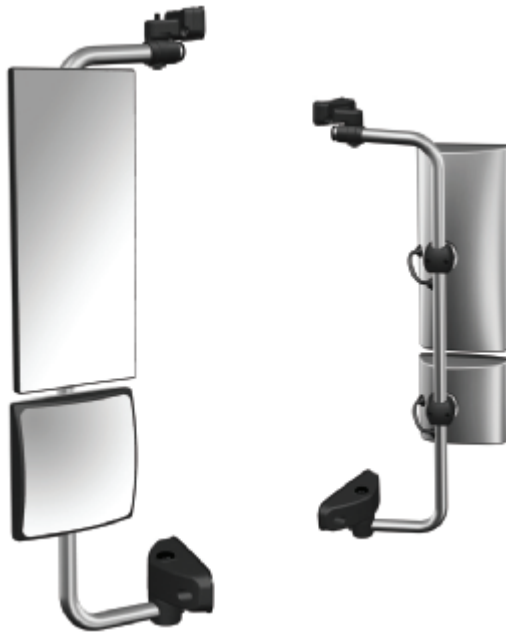

Vehicle:

Gladiator®, Metro Star®, Metro Star® -X, Metro Star® - RT
(2004-Present)

- Fits 1- 1 1/8" tube

Head Size

8 1/16" w x 15 1/16" h x 5 1/4" d

NOTES

M/R Manual / remote

¹ Furnished with wiring harness for flat remote, flat/convex heat, marker light and turn signal