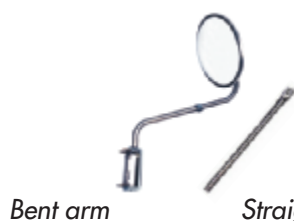

Mod Pod™ is a trademark of Velvac, Inc

	Velvac			K-10		
	Bracket Only #	Kit w/ 8 1/2" DuraBall Convex #	Kit w/ 8 1/2" DuraBall Wide View #	Bracket Only #	Kit w/ 8 1/2" Eyeball Mirror #	Kit w/ 8 1/2" K-10 Convex #
Universal Adjustable						
Kit with Bent & Straight Arms	714622	714620	714621	-	-	-
Kit with Straight Arm Only	-	-	-	714646	-	-
Kit with Bent Arm Only	-	-	-	714647	716915	716914
Fixed Arm Dual View						
Right Side	714630	714626	714628	714648	716913	-
Left Side	714631	714627	714629	715529	716922	-
Fixed Arm Side View						
Lane Change	714625	714623	714624	-	-	-
K-10 Slant Arm	-	-	-	714649	716917	716916
K-10 Angle Arm	-	-	-	715620	716919	716918

Bent arm

Straight arm