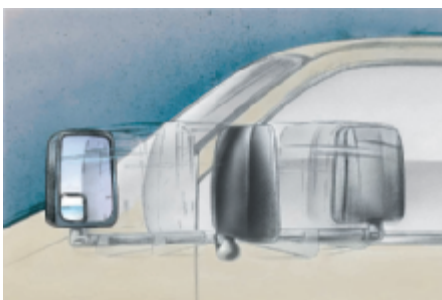

FORD & GM 2020 VAN AND CAB CHASSIS MIRRORS

- Velvac's 2020 and 2020XG family of mirrors feature OE fit and styling, and provide outstanding visibility of passing lanes and blind spots around the vehicle, making them the industry standard for wide body cutaway van and truck cab chassis applications. These mirrors mount directly to the OE sail area on the door for clean and easy installation. The modular design allows a single mirror style to be used across multiple van and truck platforms, making them perfect for all OE and fleet applications. In addition to the original 2020 mirrors, Velvac now offers a new 2020 Mini-LEM system with integrated camera options and our new 2020XG, the next generation in wide body mirror technology

Unique pivot design

Model 2020 Mirror System

- Model 2020 mirrors are designed specifically for wide body applications such as high cube cutaway vans, rental trucks, Class C RV's and ambulances. The fixed length arms are designed to position the mirror beyond the body providing the driver with an unobstructed view of blind spots and passing lanes around the vehicle. These versatile mirrors are available in several body widths and finishes as well as manual or heated remote glass
- Mirrors available for 86", 96" and 102" wide bodies
- Die cast arms and bases are e-coated and powder coated for corrosion resistance
- Available in black, white and black base/arm with chrome head
- Two mirror head options:
  - Standard head with lower wedge convex
  - Deluxe head with full width lower convex
- Fold away feature allows mirrors to fold forward and back for easy vehicle storage and protection against impact