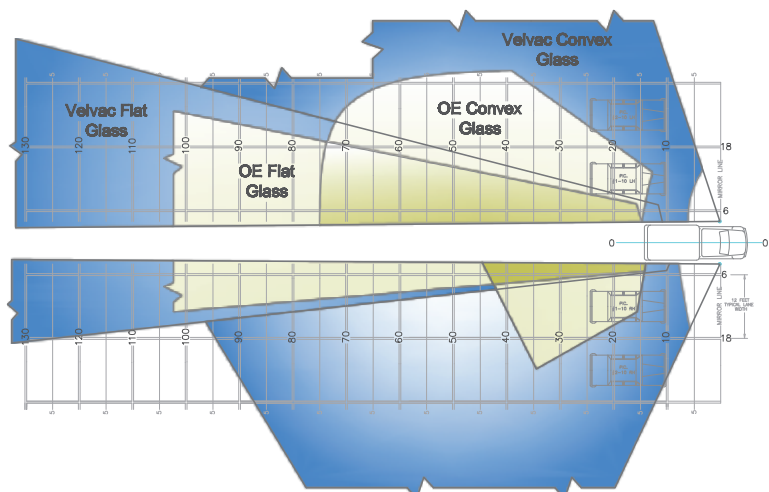

Field of View Coverage

- Field of view diagram below shows the superior vision and blind spot coverage provided by Velvac 2020 and 2020XG mirrors relative to typical OE mirrors used on a wide body applications. Velvac's 2020 and 2020XG mirrors can help to reduce blind spots and provide visibility of multiple passing lanes around the vehicle leading to better driving decisions and the reduction of costly accidents

Field of View Comparison