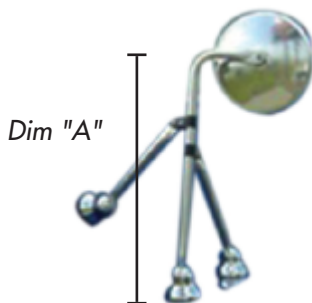

Aero-Bell™ Tripod

- Stylized single piece chrome plated ABS bells and molded nylon clamps help conceal hardware, giving the mirror a clean, aerodynamic appearance
- Corrosion resistant materials eliminate rust

Velvac Tripod

- All stainless steel construction and hardware
- Standard tripod for use on traditional hood styles; use short tripod for slope nosed vehicles with shorter hoods

Value Tripod

- All stainless steel construction with plated hardware
- Adjustable tripod fits most hood / fender applications

	Aero-Bell Tripod	Velvac Tripod	Value Tripod
Tubing Braces	Stainless steel	Stainless steel	Stainless steel
Convex Mirror Head	8½" Stainless steel DuraBall	8½" Stainless steel DuraBall	8½" Stainless steel three screw
Mounting Bells	Molded/chrome plate ABS	Stainless steel	Stainless steel
Tube Clamps	Molded black nylon	Stainless steel	Stainless steel
Hardware	Stainless steel	Stainless steel	Plated
Packaging	Display box	Display box	Plain box

	Aero-Bell Tripod		Velvac Tripod		Value Tripod	
Standard Tripod	Part #	Dim "A"	Part #	Dim "A"	Part #	Dim "A"
Mirror & Bracket Kit	715150	21" to 32¾"	713444	21" to 32¾"	715779	26" to 35"
Bracket Only	-	-	713445	-	715778	-
Short Tripod						
Mirror & Bracket Kit	715148	17½" to 24½"	714721	17½" to 24½"	717845	17½" to 26"
Bracket Only	-	-	714720	-	717844	-

Aero-Bell™ is a trademark of Velvac, Inc

NOTES

See Make section of this catalog for specific applications