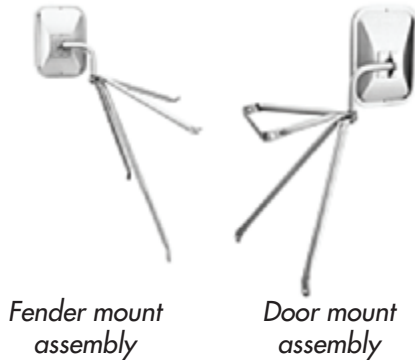

MIRRORS

GM

Door / Fender Mirror System | GM G Van

Vehicle:

GM G Van (1997-Present)

- Complete kit includes one door mount head / bracket and one fender mount head / bracket
- All stainless steel construction

Pair Part #	Description
713883	Door/fender - complete pair

Rear Cross View Mirror Systems | GM G Van

Vehicle:

GM G Van (1997-Present)

- Kits include mirror head, bracket and stainless steel mounting hardware
- Assemblies include either a Velvac 8½" wide view convex or an 8½" K-10 Eyeball convex mirror

Straight Van Chassis Applications

Kit #	Bracket Only #	Color	Head
713796	-	White	Velvac
713798	-	Stainless steel	Velvac
716909	713993	Stainless steel	K-10

Camper Style | GM Low Mount Cab and Cutaway

Vehicle:

GM Low Mount Cab and Cutaway Mirror Systems

- Complete with ⅜" - 16 x 2¼" mounting bolt and hardware

Camper Style Mirror Head

Part #	Delbar Part #	Glass Size	Head Size	Material
716138-5	HR-1164	63 sq. in.	7½"w x 10½"h	Stainless steel

Call the Velvac Sales Team: **800.783.8871** sales@velvac.com

© VELVAC INC. • 2405 South Calhoun Road • New Berlin, WI 53151-2709 • Toll Free: 800.783.8871 • Fax: 262.786.4101